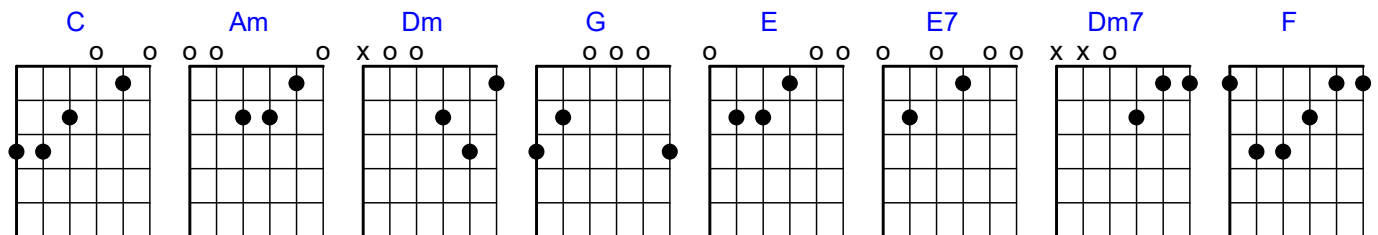

Will You Still Love Me Tomorrow

Amy Winehouse

written by Gerry Goffin and Carole King

C Am Dm G
Tonight you're mine completely
C Am G
You give your love... so sweetly
E E7 Am Am
Tonight, the light of love is in your eyes
Dm7 G C
But will you love me tomorrow?

C Am Dm G
Is this a lasting treasure
C Am G
Or just a moment's pleasure?
E E7 Am Am
Can I believe the magic of your sighs?
Dm7 G C
Will you still love me tomorrow?

Bridge

F Em
Tonight with words unspoken
F C
You say that I'm the only one
F Em
But will my heart be broken
Am D7 Dm7 G7
When the night meets the morning sun?

C Am Dm G
I have to know... that your love
C Am G
Is a love I can ... be sure of,
E E7 Am
So tell me now, and I won't ask again
Dm7 G C
Will you still love me tomorrow?
Dm7 G C
Will you still love me tomorrow?